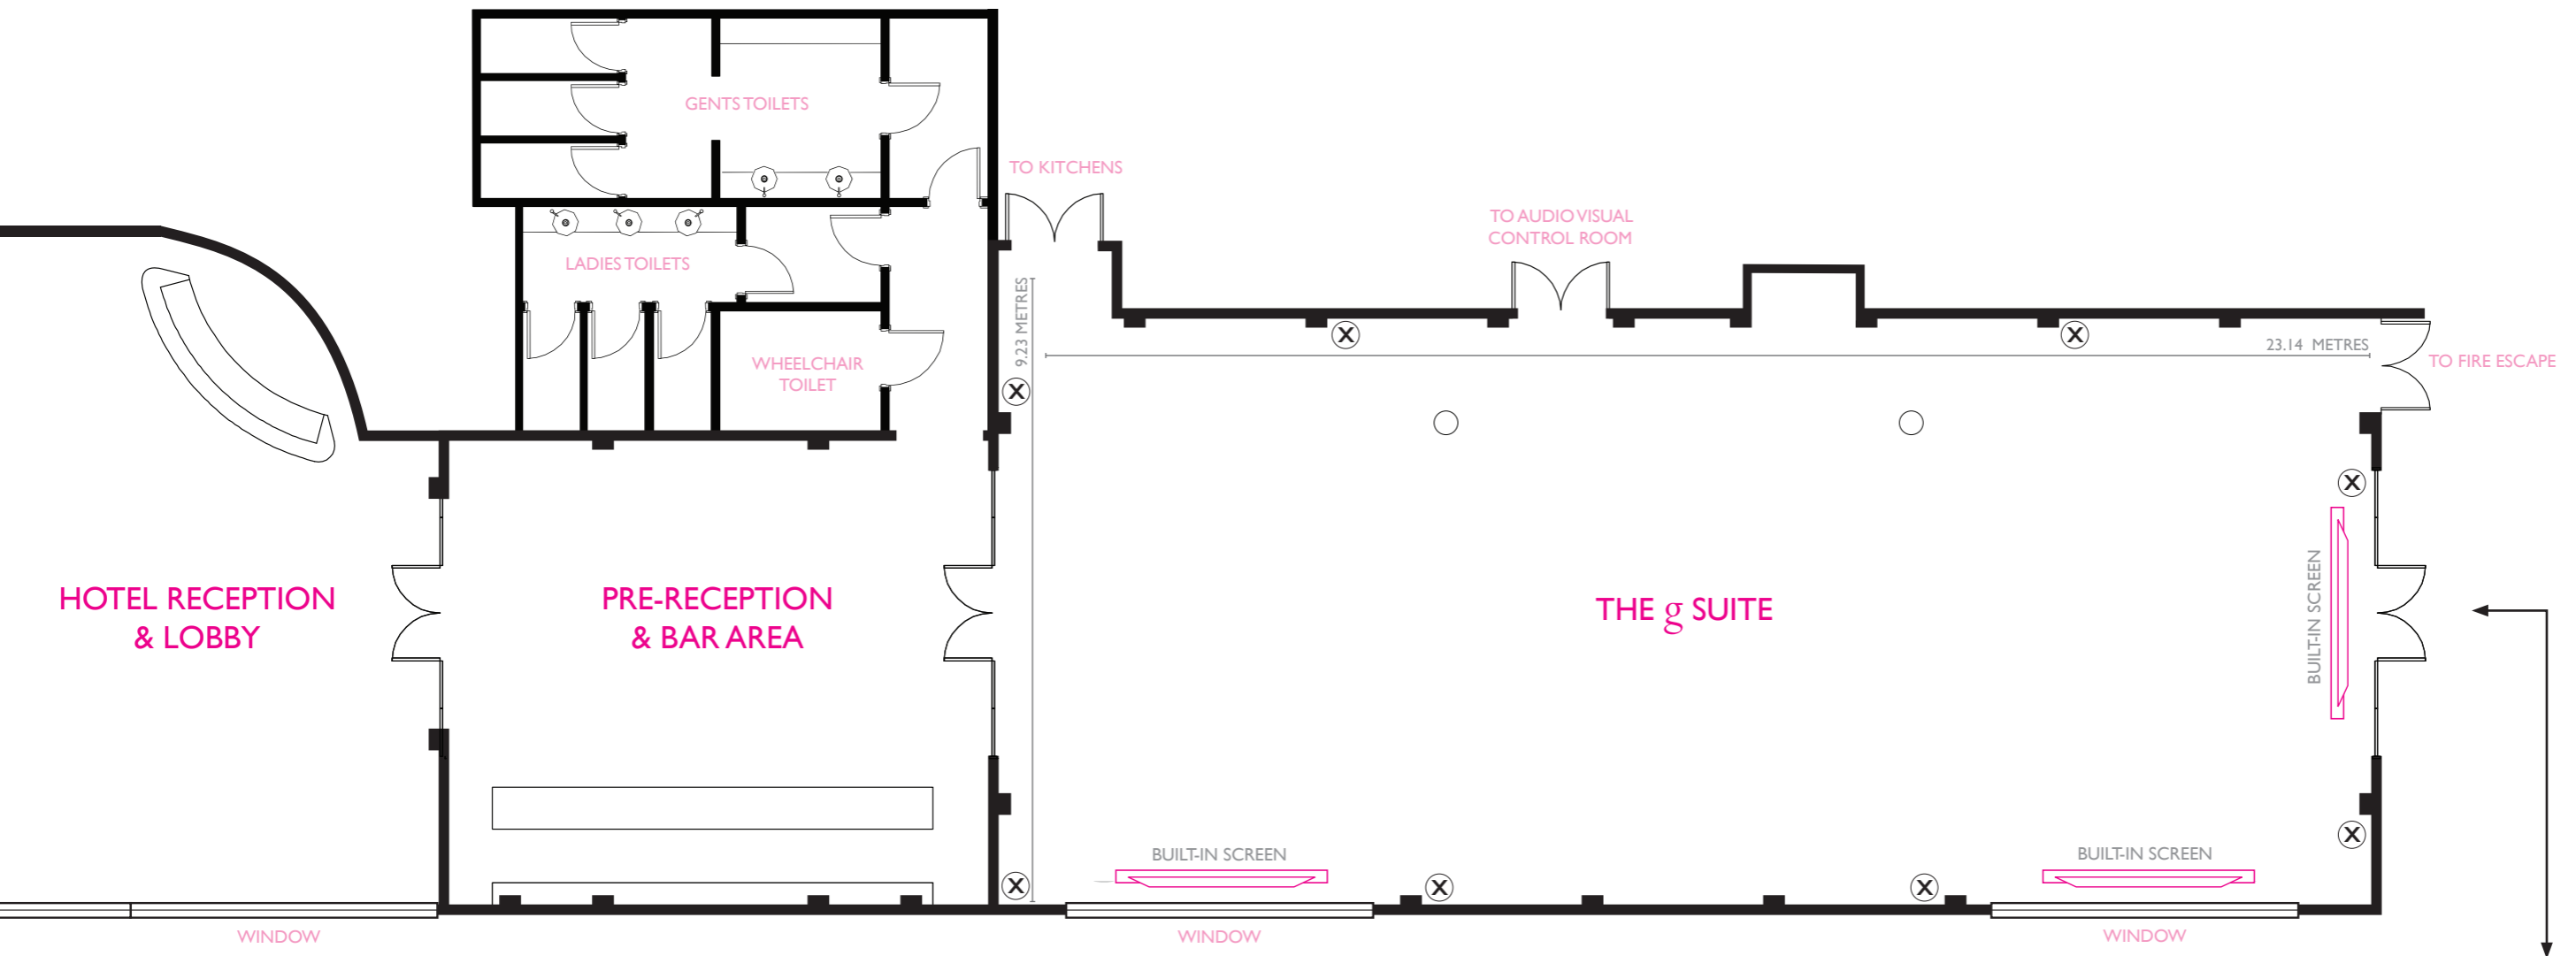

the g SUITE

FLOORPLAN

EVENTS SUITE AUDIO VISUAL TECHNICAL SPECIFICATIONS

SOUND

- 4 x LD systems Maui 11 sound towers (mini line array)
- 1 x Mackie 1642vl, 16ch sound desk
- 2 x trantec wireless headset microphones
- 2 x Jts wireless handheld microphones
- 2 x sennheiser wireless lapel microphones
- 1 x Shure podium microphone

PROJECTORS/SCREENS

- 2 x Nec V300sg HD 3d projectors - 3000 lumens (side wall)
- 1 x BenQ Mx61 3st HD projector - 3000 lumens (end wall)
- 2 x 8ft 16:9 projector screens (side wall)
- 1 x 7ft 16:9 projector screens (end wall)
- 1 x HDMI matrix switcher
- 1 x Podium c/w VGA and mini jack input.

OTHER

- 1 x HD Blu-ray player
- 1 x VCR c/w Hotels Sky TV channels
- Complimentary WiFi
- Power & Telephone points (X)

LOAD-IN DOOR DETAILS